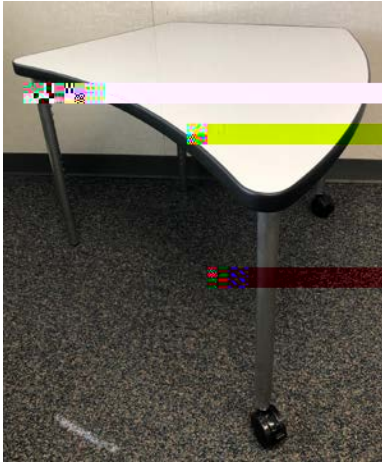

Elementary Classroom Furniture

*Note: All pictures are for illustration purpose only.
Actual furniture may vary. Prices subject to change.*

(Rev. 2/9/2023)

Aperture Shape Desk

Video demo of different ways the desk can be set up:

<https://vimeo.com/92789102>

Fashion Grey #D381-01 Laminate

Student Desk, Aperture Shape, 24" x 40", (adjustable height 25" - 38" for sitting or standing),
Laminate Color: Fashion Grey, High Gloss Dry Erase Surface with Black Band Edge
Includes Casters on 2 of the Legs

Order Info: Vendor: Concepts / Mfr. C&H Equip. Part #: CH-AP2440P, \$386.40 each

Triangle Shape Desk

Hard plastic standard color:

Student Desk, Triangle Shape, 28" x 28" x 36", (adjustable height 24" - 42" for sitting or standing),
Hard plastic surface color: Gray
Includes Caster on Center Leg